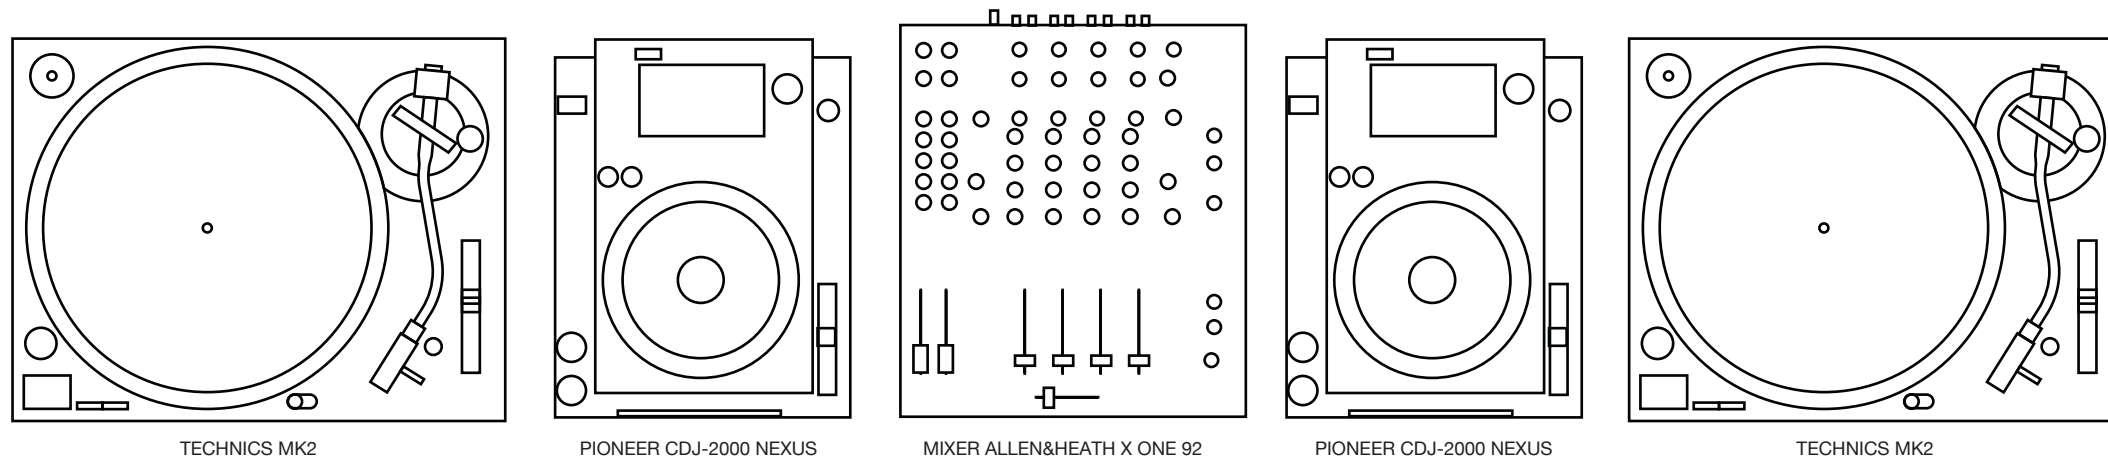

THE MUSIC SPEAKS: ELLEN ALLIEN

TOP VIEW

FRONT VIEW

**PLEASE NOTE!**

ELLEN'S DJ TABLE HAS TO BE AT THE CENTER OF THE STAGE!  
RATIO VOLUME TO OUTSIDE SYSTEM HAS TO BE CHECKED;  
THE VOLUME ON THE MONITORS HAS TO BE CONTROLLED BY THE ARTIST!  
ADEQUATE SOUND AND LIGHT SYSTEM INCL. TECHNICIAN AND OPERATOR