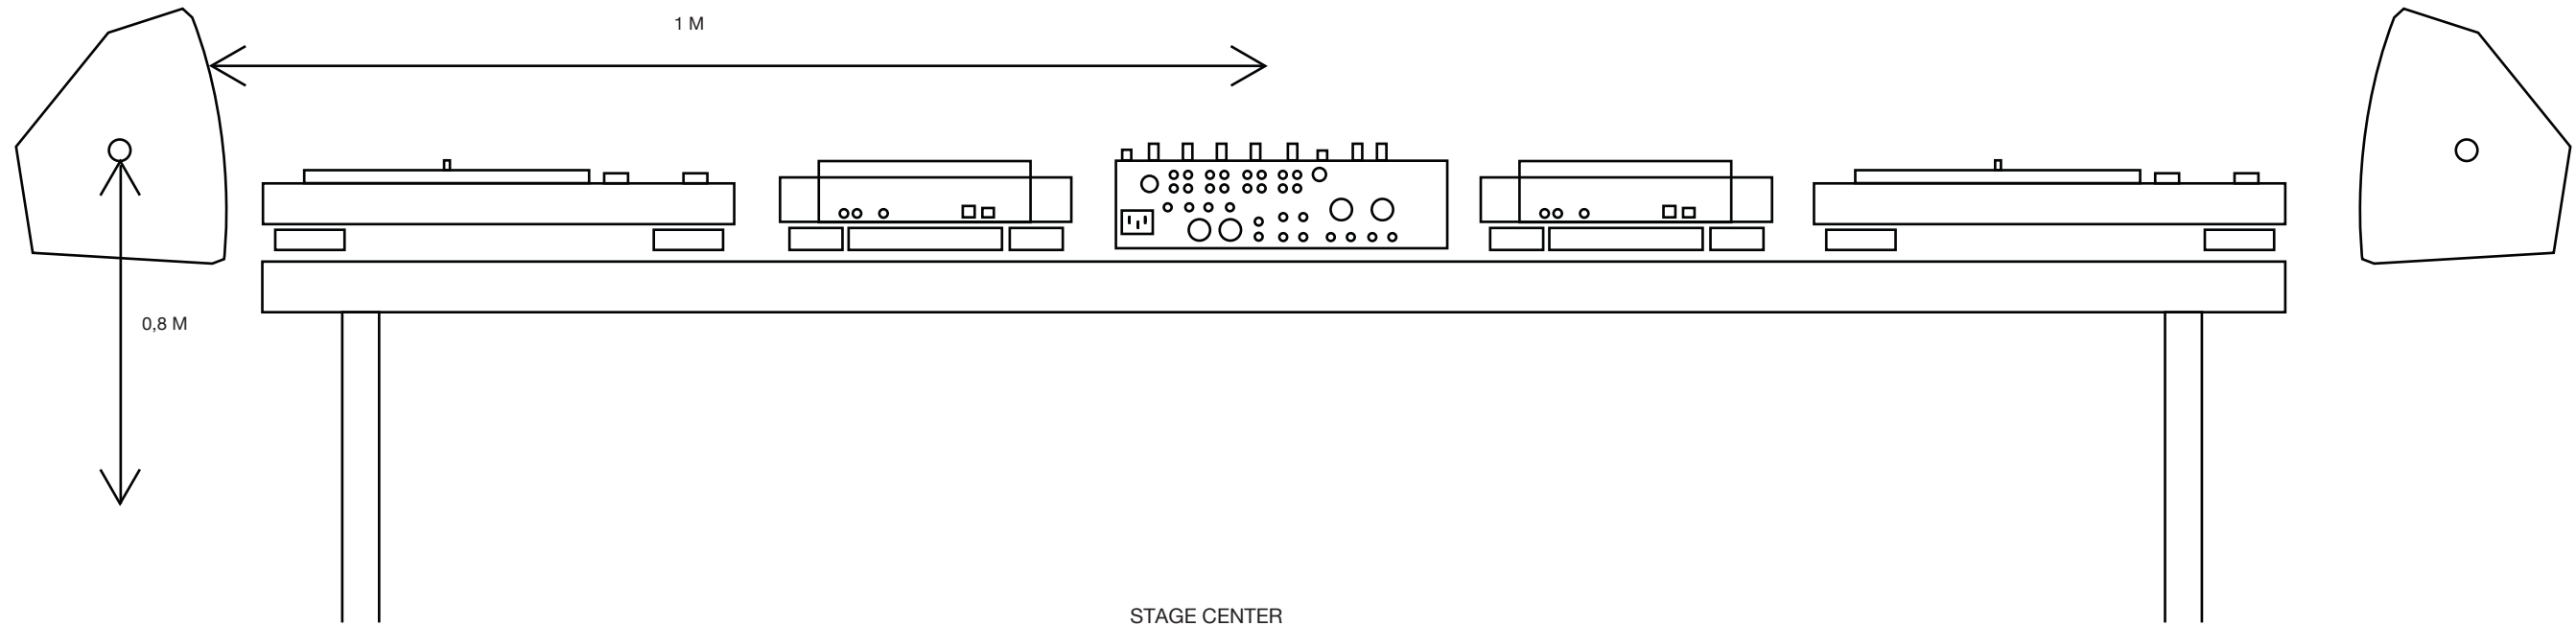

THE MUSIC SPEAKS: ELLEN ALLIEN

TOP VIEW

FRONT VIEW

**PLEASE NOTE!**

ELLEN'S DJ TABLE HAS TO BE AT THE CENTER OF THE STAGE!  
RATIO VOLUME TO OUTSIDE SYSTEM HAS TO BE CHECKED;  
THE VOLUME ON THE MONITORS HAS TO BE CONTROLLED BY THE ARTIST!  
ADEQUATE SOUND AND LIGHT SYSTEM INCL. TECHNICIAN AND OPERATOR