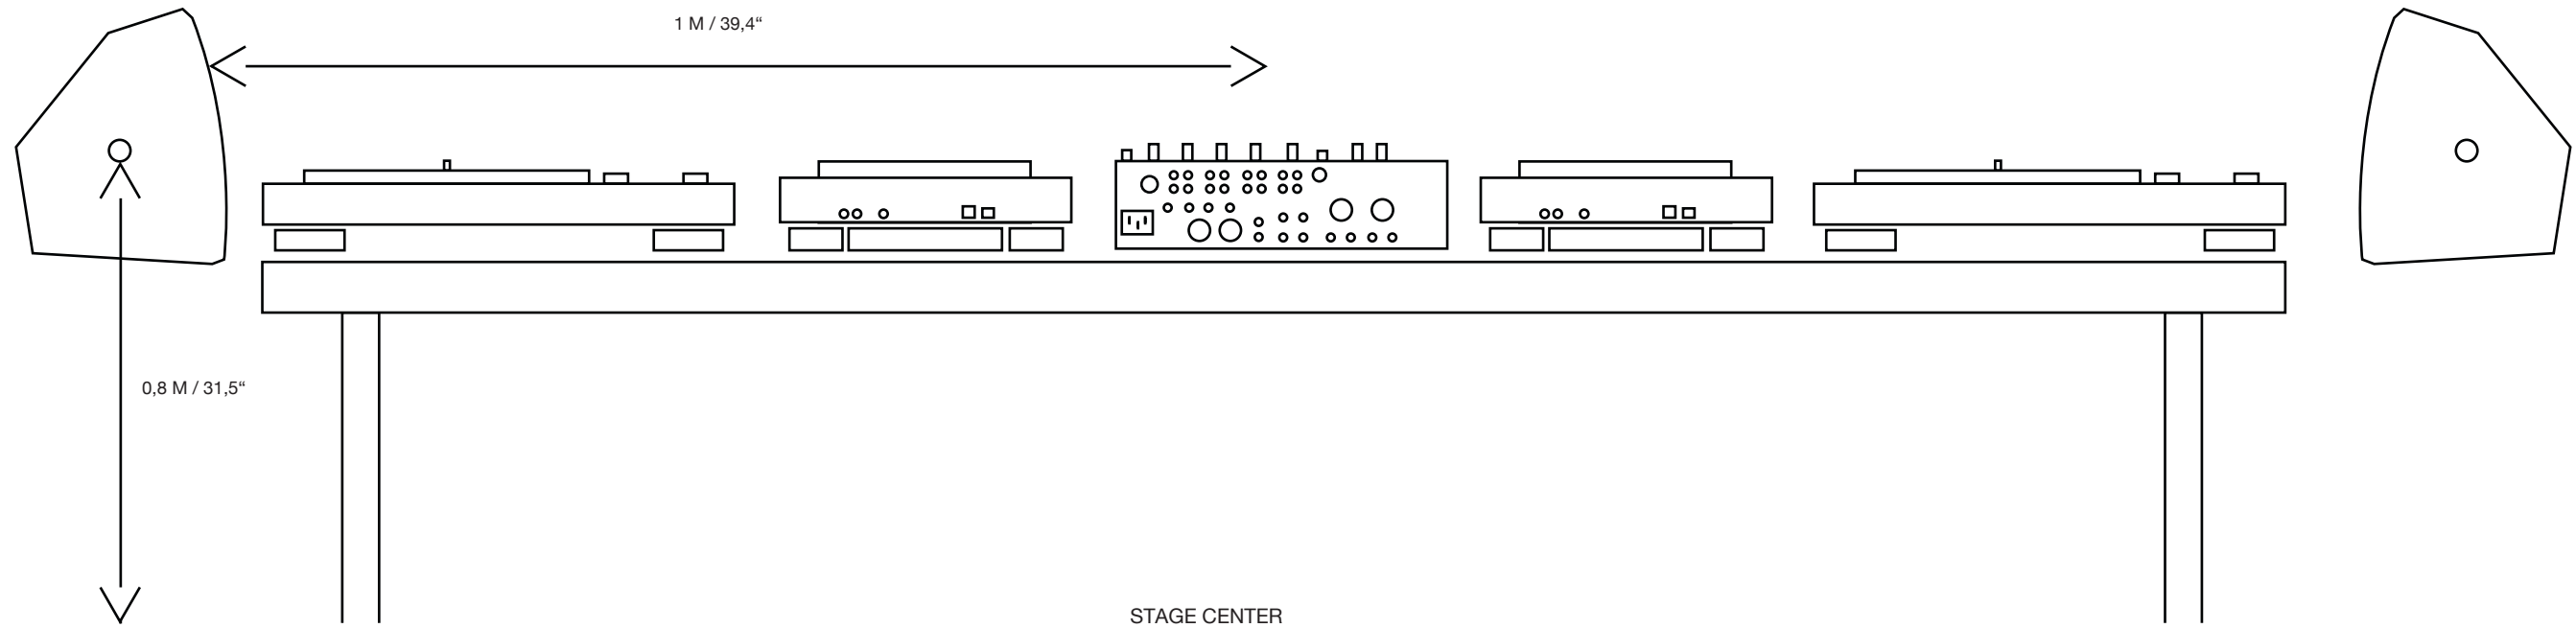

TOP VIEW

FRONT VIEW

PLEASE NOTE!

ELLEN'S DJ TABLE HAS TO BE AT THE CENTER OF THE STAGE!
RATIO VOLUME TO OUTSIDE SYSTEM HAS TO BE CHECKED.
THE VOLUME ON THE MONITORS HAS TO BE CONTROLLED BY THE ARTIST!
ADEQUATE SOUND AND LIGHT SYSTEM INCL. TECHNICAN AND OPERATOR