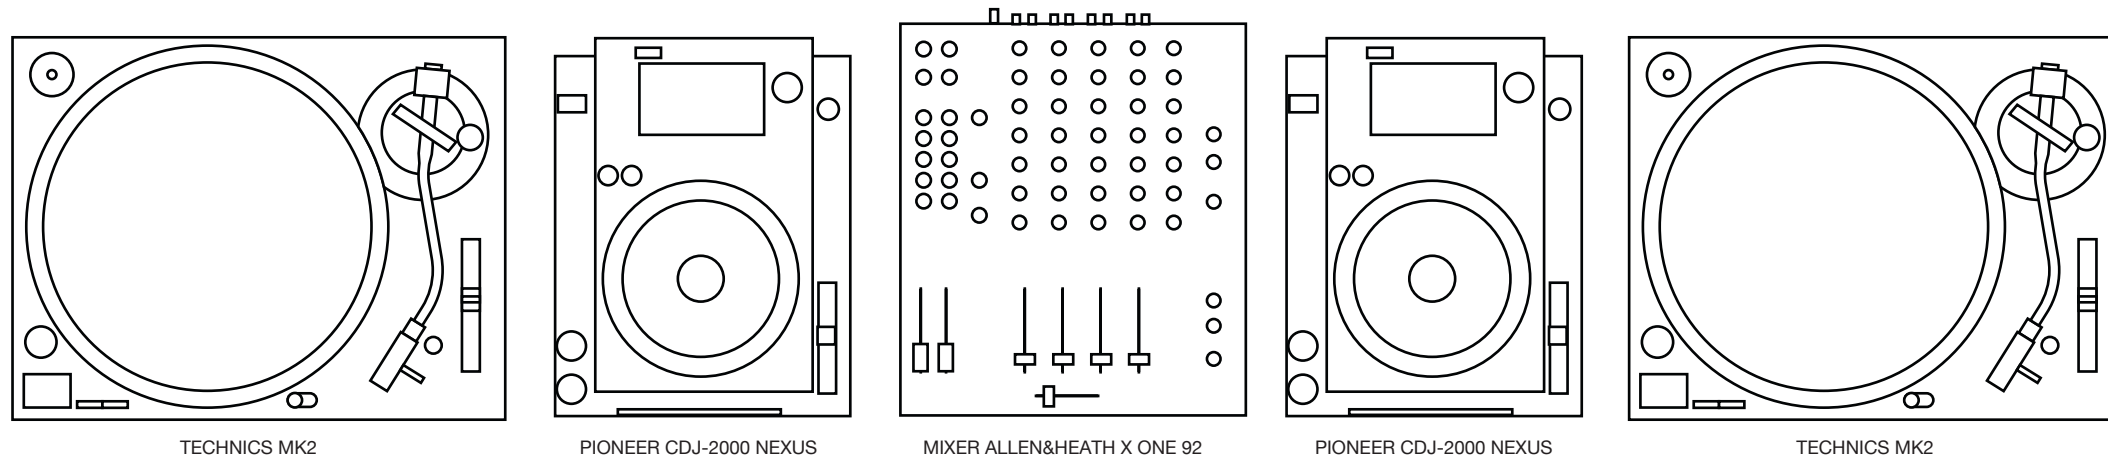

TOP VIEW

FRONT VIEW

PLEASE NOTE!

ELLEN'S DJ TABLE HAS TO BE AT THE CENTER OF THE STAGE!
RATIO VOLUME TO OUTSIDE SYSTEM HAS TO BE CHECKED.
THE VOLUME ON THE MONITORS HAS TO BE CONTROLLED BY THE ARTIST!
ADEQUATE SOUND AND LIGHT SYSTEM INCL. TECHNICAN AND OPERATOR