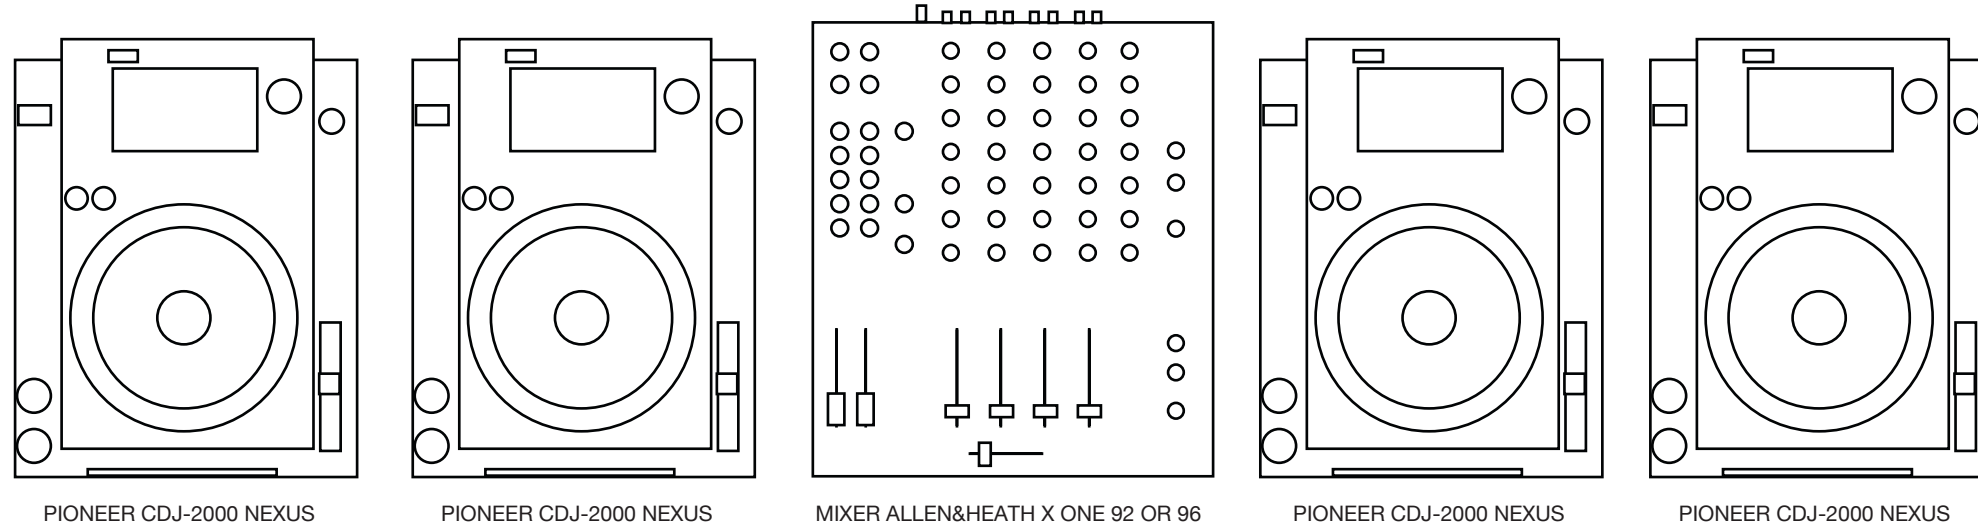

TOP VIEW

FRONT VIEW

ELLEN'S DJ TABLE HAS TO BE AT THE CENTER OF THE STAGE!
 RATIO VOLUME TO OUTSIDE SYSTEM HAS TO BE CHECKED.
 THE VOLUME ON THE MONITORS HAS TO BE CONTROLLED BY THE ARTIST!
 ADEQUATE SOUND AND LIGHT SYSTEM INCL. TECHNICAN AND OPERATOR