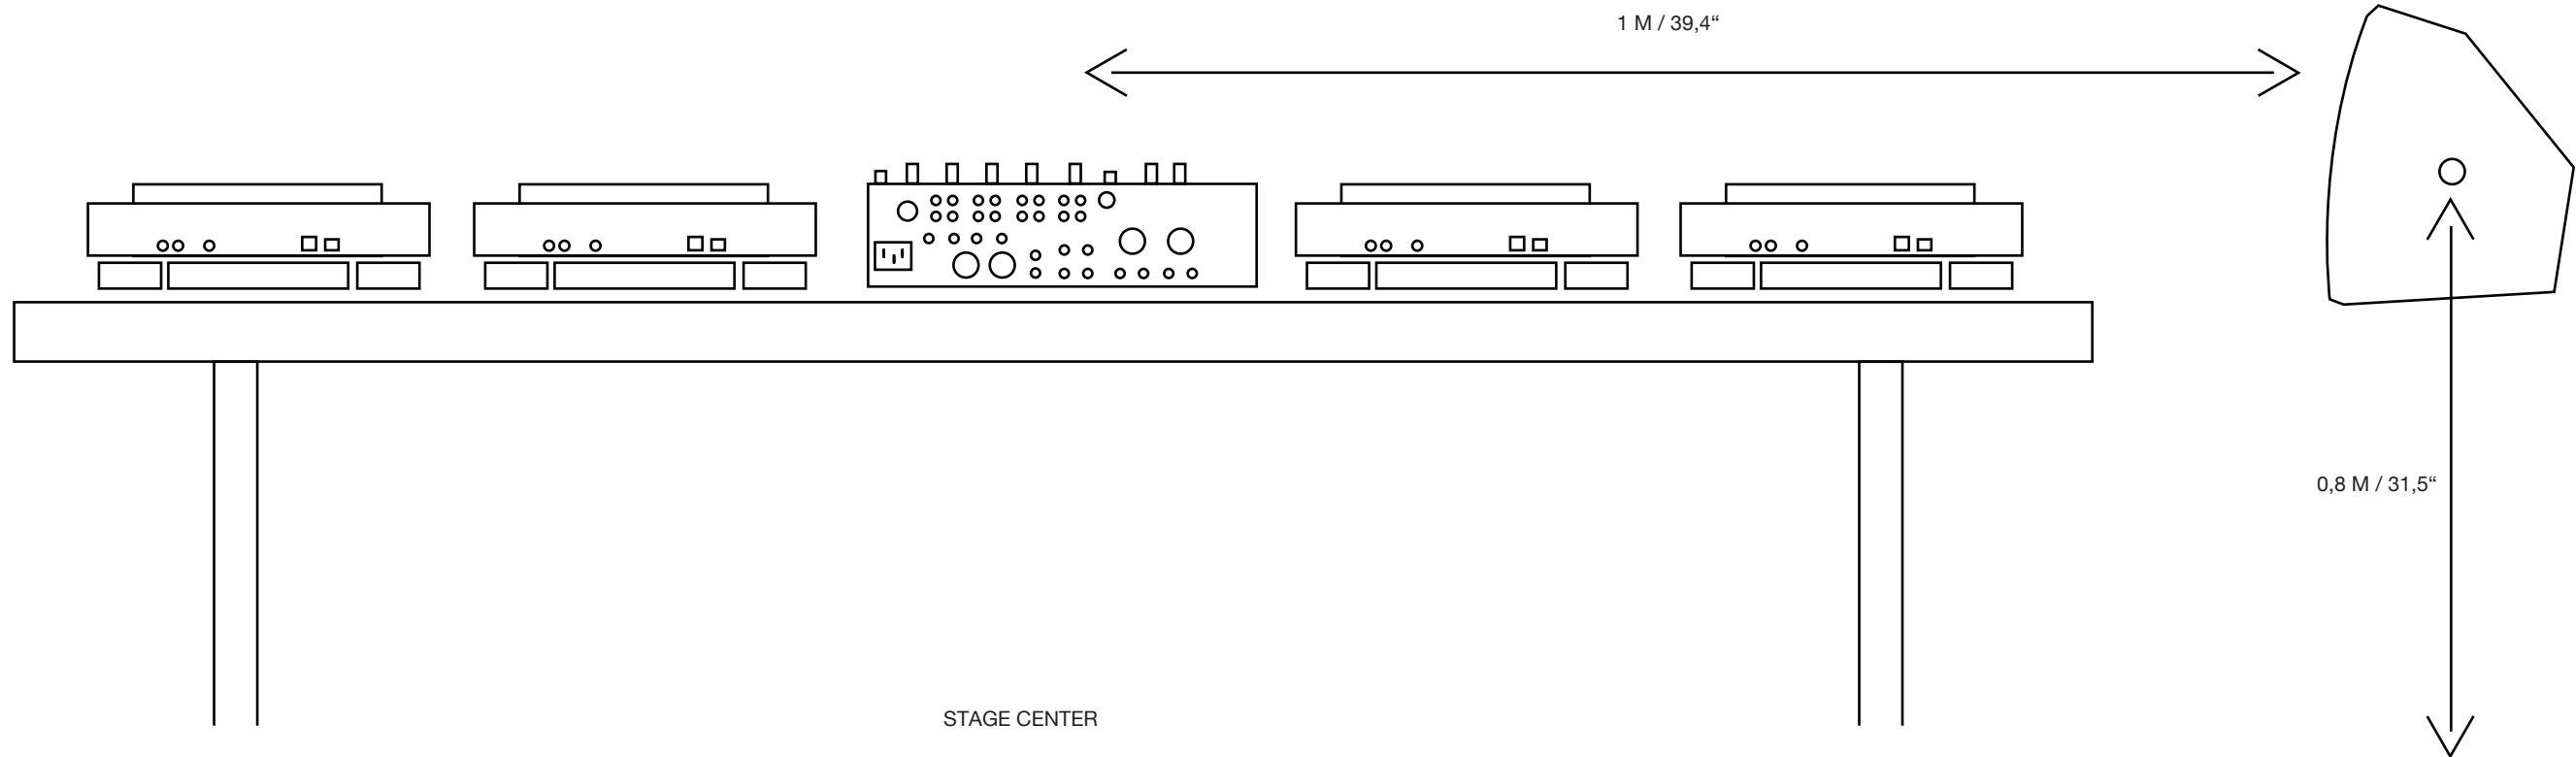

TOP VIEW

FRONT VIEW

ELLEN'S DJ TABLE HAS TO BE AT THE CENTER OF THE STAGE!
 RATIO VOLUME TO OUTSIDE SYSTEM HAS TO BE CHECKED.
 THE VOLUME ON THE MONITORS HAS TO BE CONTROLLED BY THE ARTIST!
 ADEQUATE SOUND AND LIGHT SYSTEM INCL. TECHNICAN AND OPERATOR